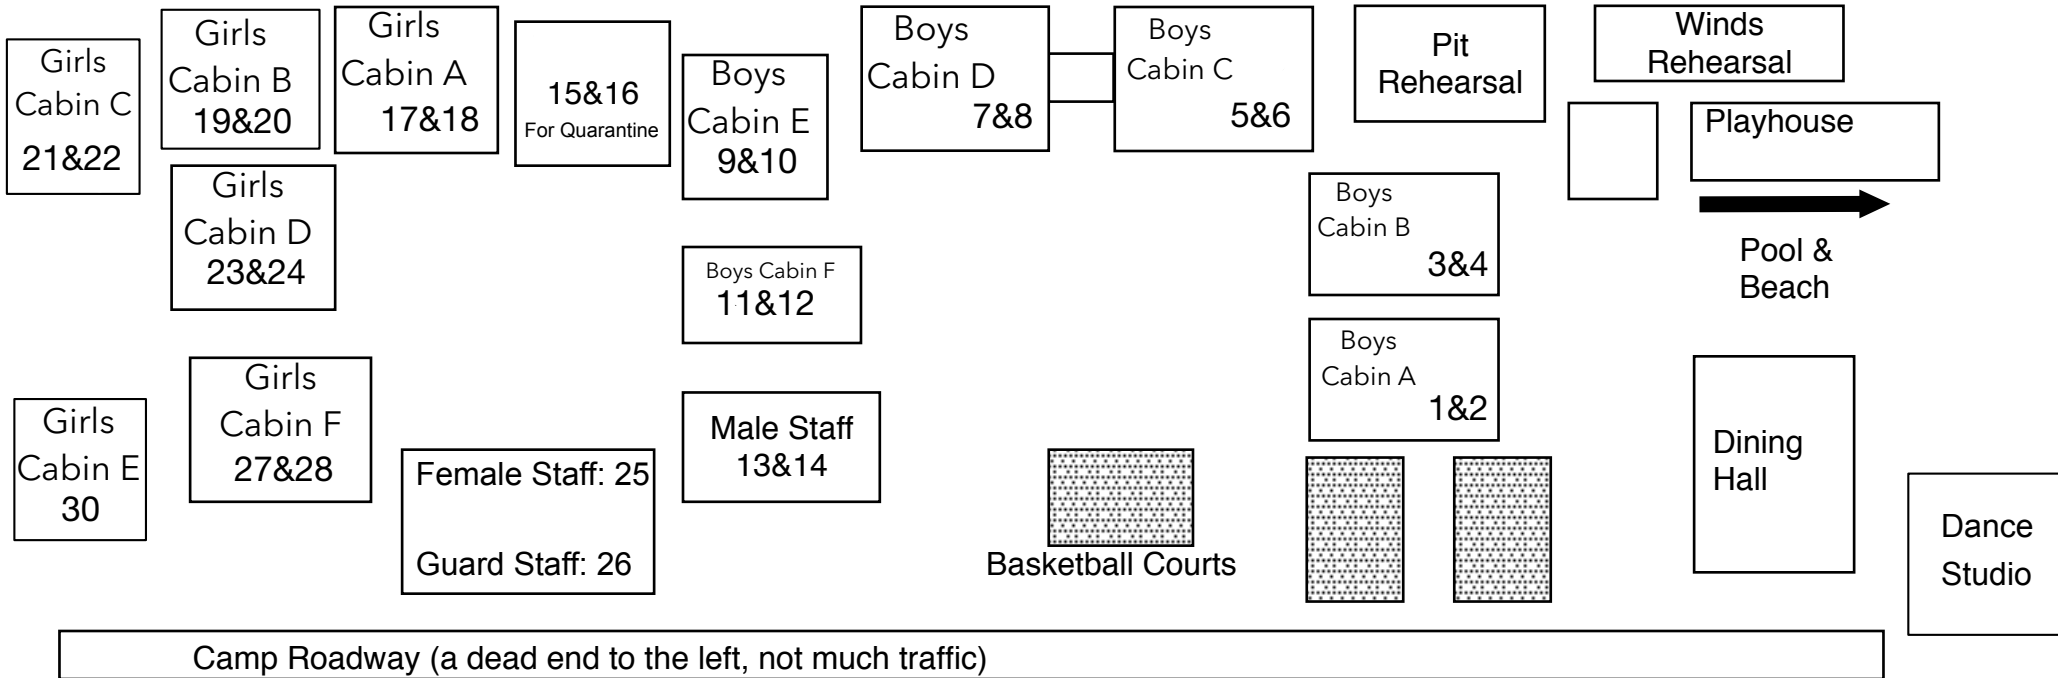

Roslyn Marching Band

2021 Band Camp Map

Baseball Fields

Tennis Courts

Nurse
HS Admin
Chaperones

Camp Taconic

770 New Windsor Rd
Hinsdale, MA 01235
3 hrs 40 mins from Roslyn